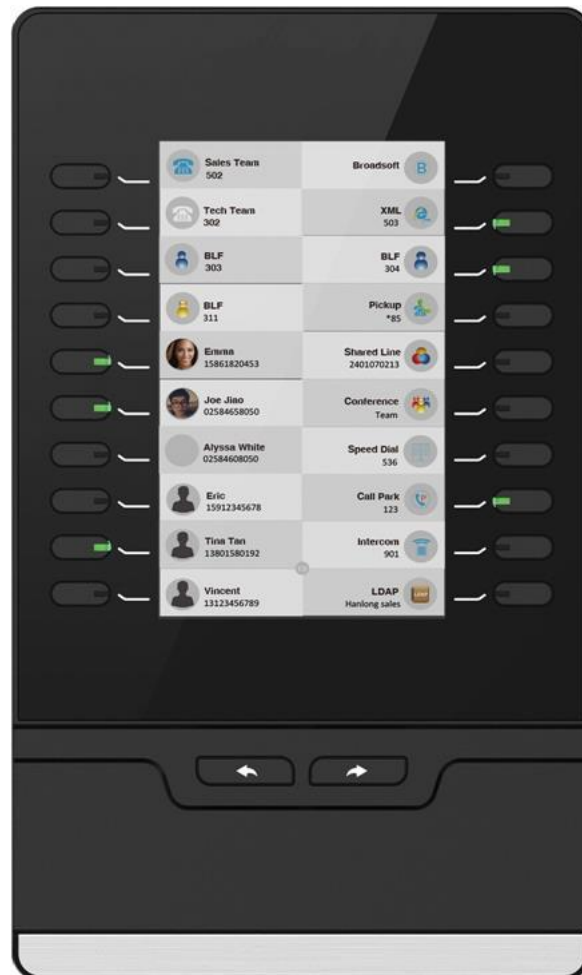

## High-Performance-Colour LCD Expansion Module CD46

CD46 is expansion module for Colour IP Phones. It expands the functional capability of your VoIP phone to a whole new level. Two page views allow 40 programmable keys that work as BLF, Speed dial, call park, pick up...

## Physical Features

5.0" TFT-LCD, 800\*480 pixel  
20 programmable keys with dual colour  
LED 2 control keys  
2 RJ45 ports (1 uplink, 1 downlink)  
Supports up to 6 modules daisy-chain  
Adapter output: 5V/ 1.2A  
Adapter Input: 100- 240V

## General Features

Call hold, Call park, pick up  
Redial, Call Return, Forward, Call transfer  
Caller ID display, DND, Conference Speed  
dial, Voicemail, Message  
BLF, Shared line, private hold, public hold...